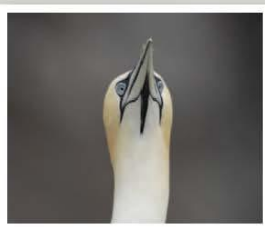

**EAST ANGLIAN FEDERATION OF
PHOTOGRAPHIC SOCIETIES**

AWARDS FOR PHOTOGRAPHIC MERIT (APM) ADVISORY DAY

Images from recent successful CPAGB entries

The EAF is hosting an APM Advisory Day supported by the PAGB

at
Foxton Village Hall, Hardman Road, Foxton, Cambridge, CB22 6RN.
on
Sunday, 4th September 2022, 10.00am – 5.00pm

Foxton is situated south west of Cambridge, five miles from the M11 at junction 10.

The centre is fully accessible for the disabled.

**The advisory day will be led by Rod Wheelans with other
members of the PAGB APM Team.**

In the morning they will clearly explain the various PAGB Photographic Awards and the standard of work necessary to achieve the CPAGB, DPAGB and MPAGB awards. In the afternoon delegates will get the opportunity to have an initial panel of work assessed to give an overview of their current standard, plus guidance about which level they might aim for and what they will need to do to achieve this.

The cost of the event, including light refreshments, will be
£18.00 for those requiring assessments and £10.00 for observers.
(Please note that lunches are not available at the venue).

Numbers will be limited and the event is likely to be popular so an early application is recommended. A completed application form, together with your cheque payable to EAF, should be sent to: Vic Hainsworth ARPS, DPAGB, APAGB

5 Magazine Farm Way, Lexden, Colchester, Essex CO3 4ER. E-mail: AwardsOfficer@eaf.org.uk
Applications to be received by no later than Monday, 22nd August 2022.